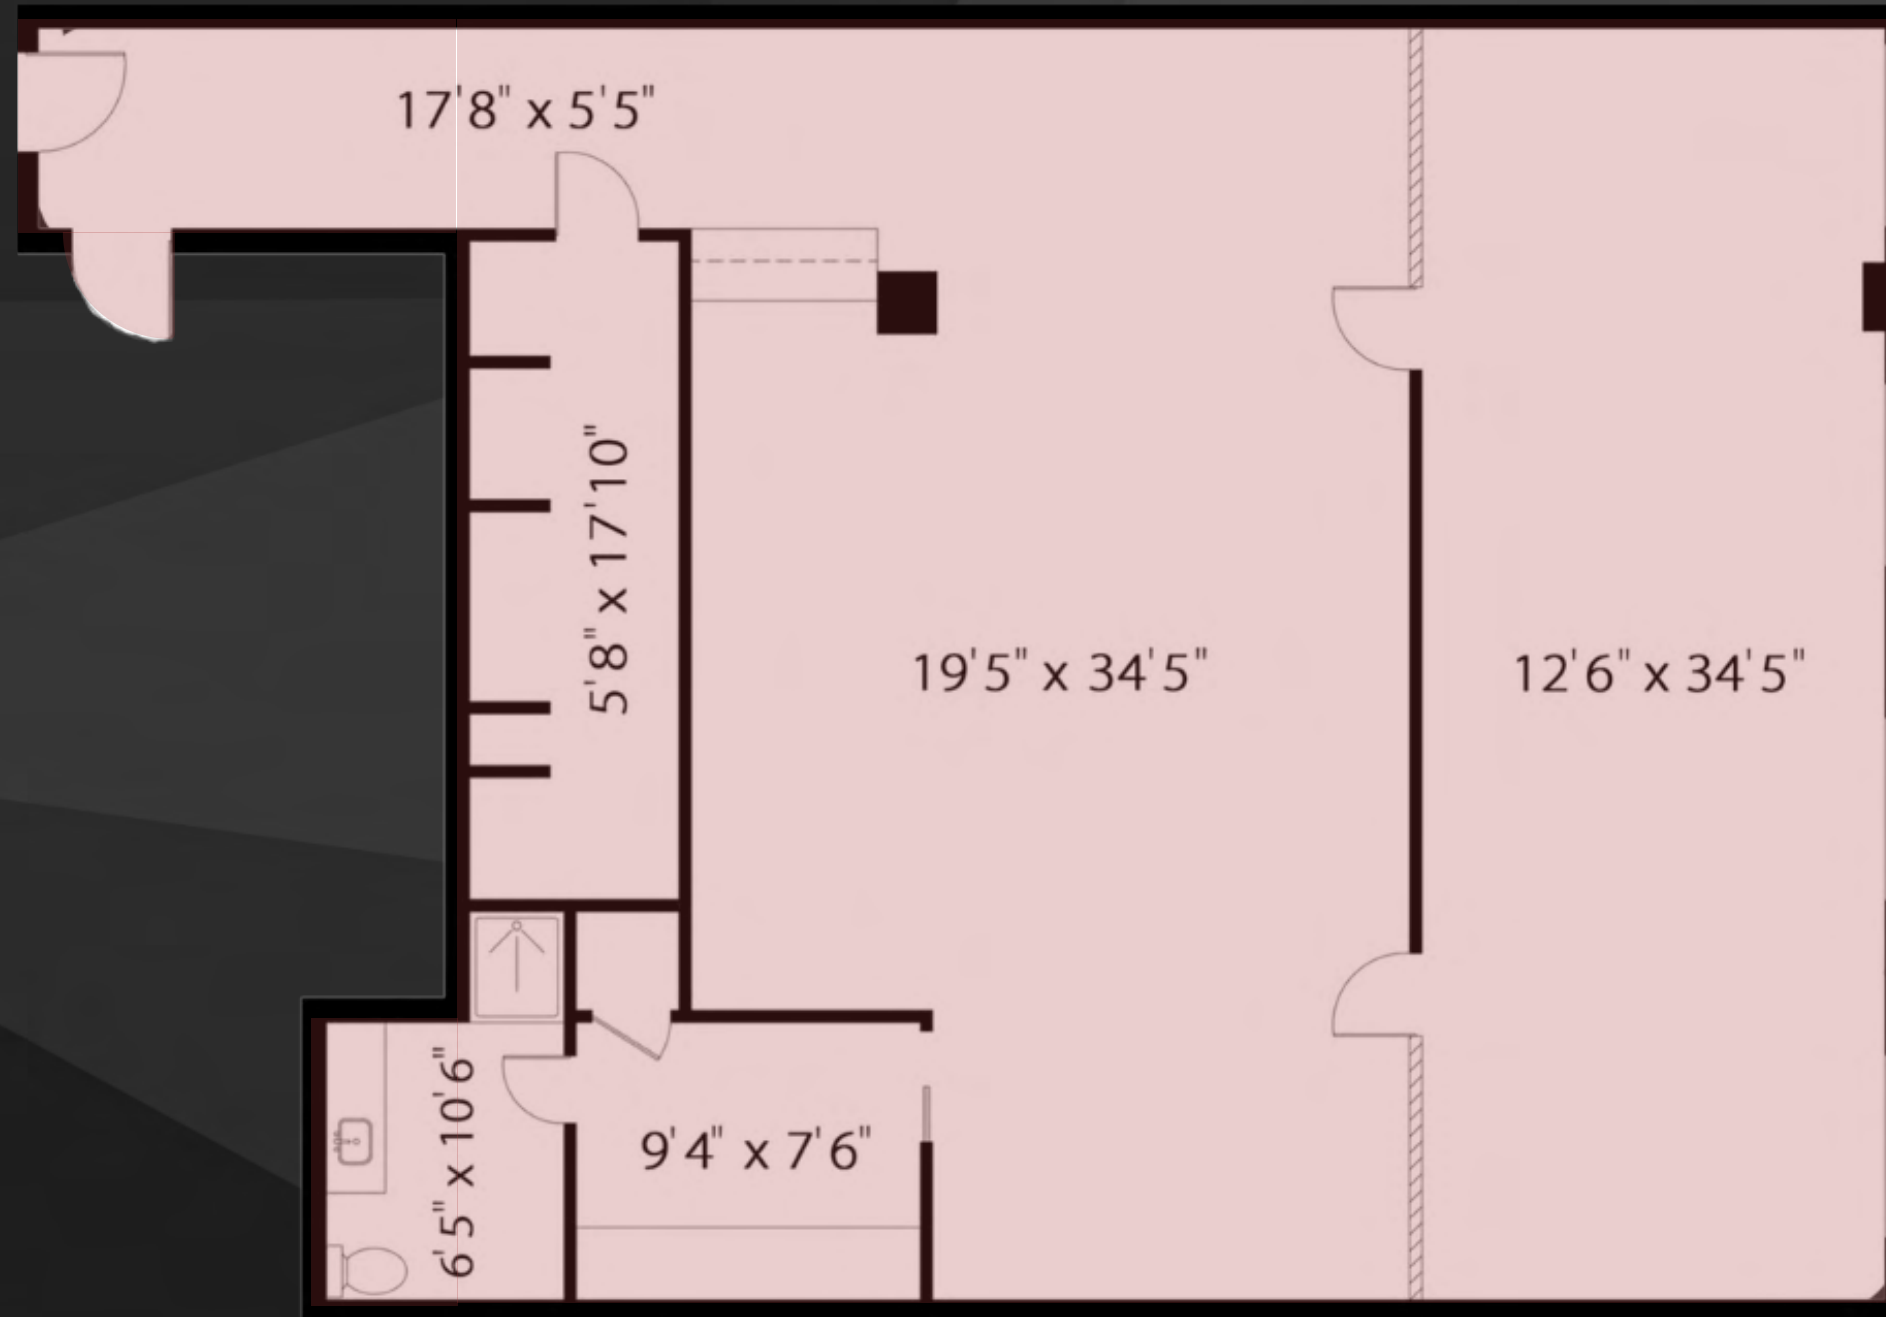

TERM:
NEGOTIABLE

As an exclusive agent, Platinum Properties is pleased to offer the following gallery/office for lease:

- Suite 303: 2,125 Rentable Square Feet
 - Ample wall space for hanging
 - Large conference room
 - 12' ceilings
 - Pantry area
 - Private bathroom with shower
 - Can be combined with suite 304 for a total of 3,025 RSF with a private 300 SF Terrace
 - Private parking space is available

520

WEST 27TH
HT 27TH

Platinum™

520

WEST 27TH

FLOORPLANS

Platinum

**PARTIAL
THIRD FLOOR**